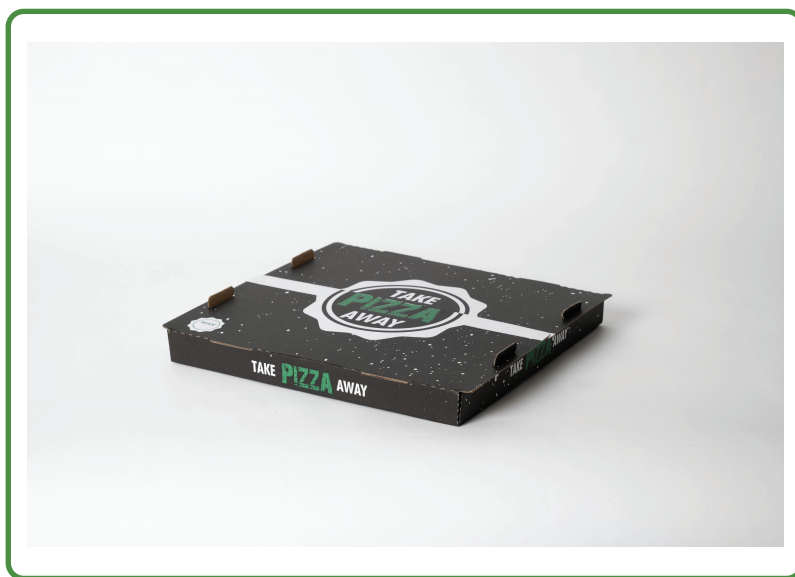

Pizza box Take Pizza Away 34x34x4cm

PRODUCT INFO

Open product:

Product height (cm): 0,1

Product length (cm): 78

Product width (cm): 44

Closed product:

Product height (cm): 4

Product length (cm): 34

Product width (cm): 34

Product weight (g): 120

Material: Paper

Waste disposal: Compostable / Paper

Suitable for food use: Yes

Sales unit EAN-code: 6430031251074

TRANSPORTATION INFO